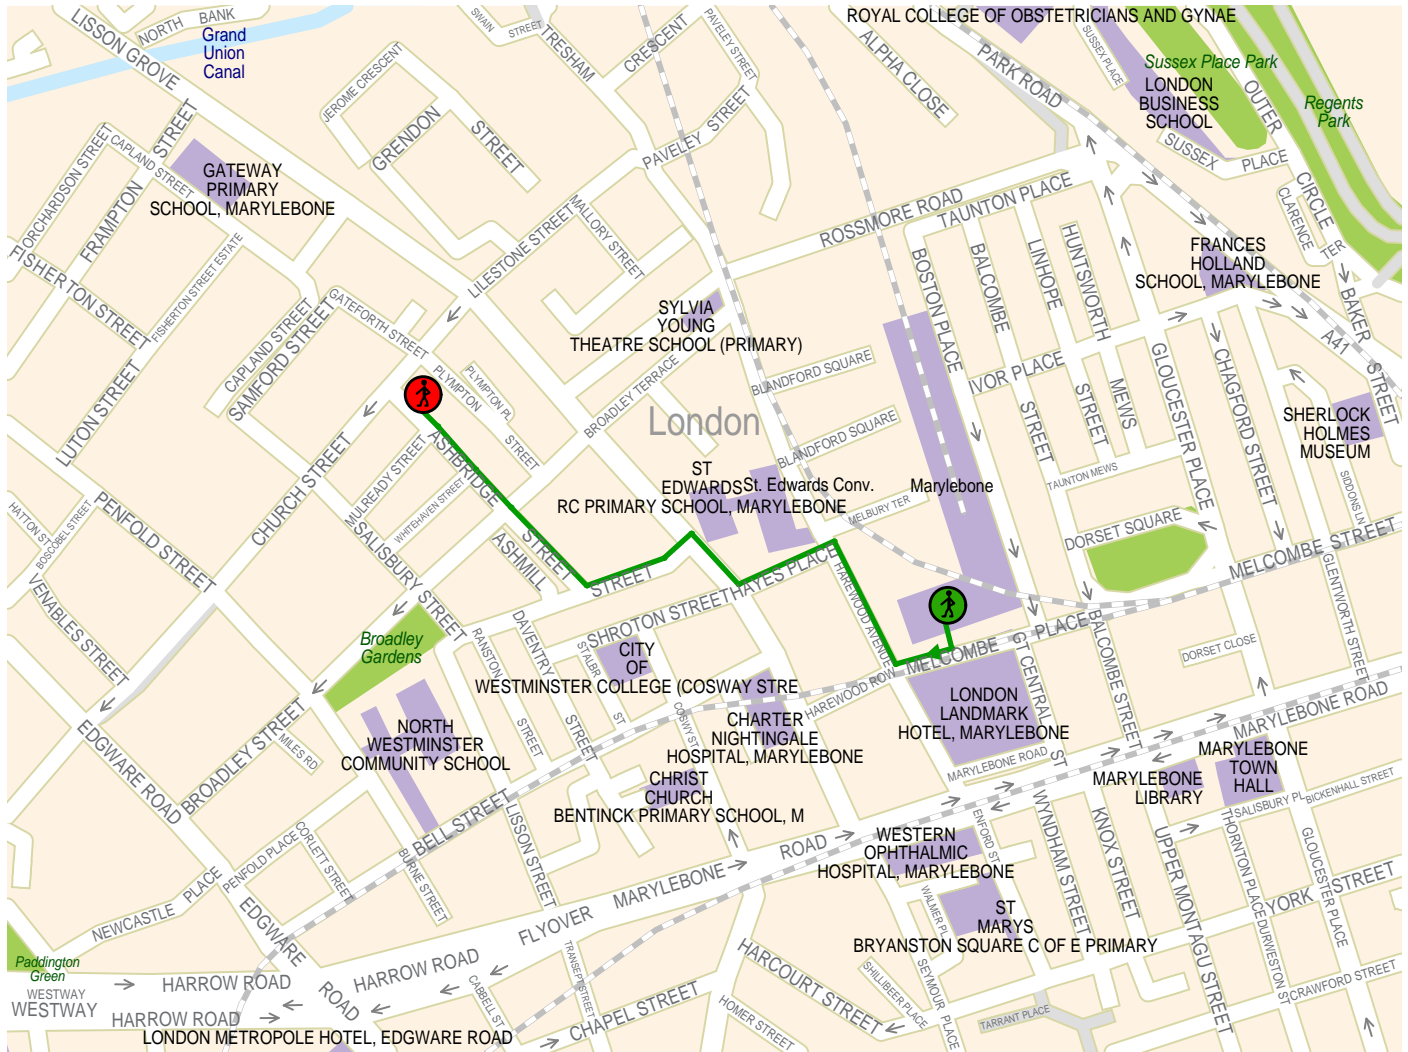

### Suggested path from Lisson Grove Marylebone to Lisson Grove NW8 8DT.

© 2003 NAVTEQ/PTV AG/Map&Guide

— Footpath     
 Departure with walk     
 Arrival with walk

1	From Lisson Grove Marylebone.		
2	↑ Straight Up	Melcombe Place	50 m 50 m
3	↘ Turn Right Into	Harewood Avenue	100 m 150 m
4	↙ Turn Left Into	Hayes Place	80 m 230 m
5	↘ Turn Right Into	Lisson Grove	50 m 280 m
6	↙ Turn Left Into	Ashmill Street	90 m 370 m
7	↘ Turn Right Into	Ashbridge Street	190 m 0.6 km
8	Arrive at Lisson Grove NW8 8DT.		0.6 km