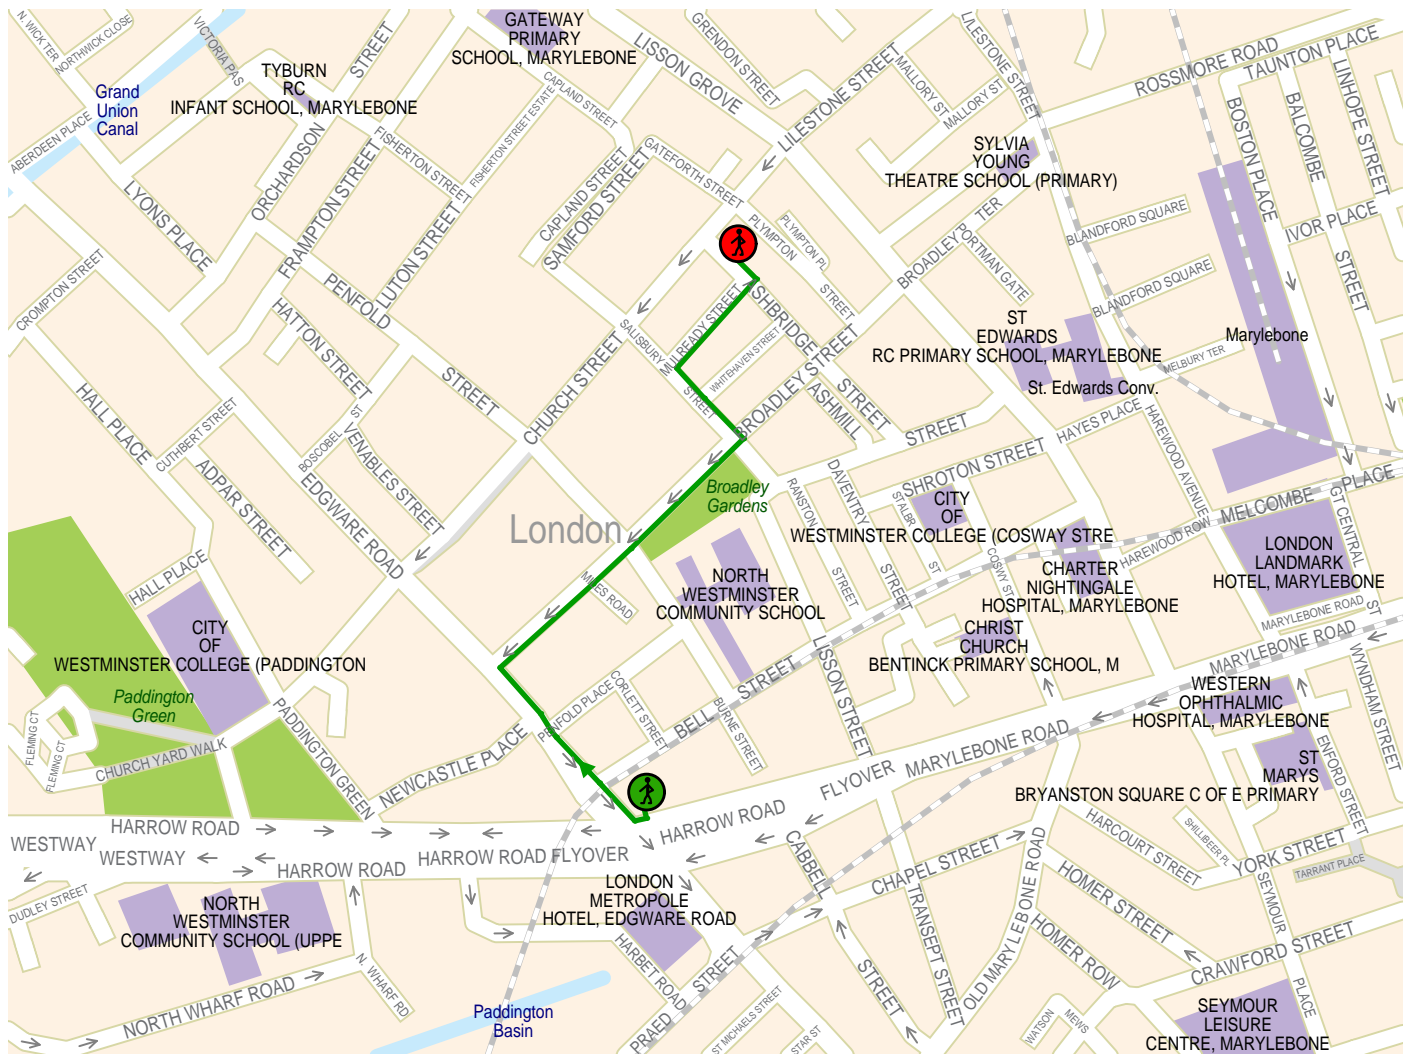

Suggested path from Lisson Grove Edgware Road (Bakerloo Line) to Lisson Grove NW8 8DT.

© 2003 NAVTEQ/PTV AG/Map&Guide

- Footpath
- Departure with walk
- Arrival with walk

1	From Lisson Grove Edgware Road (Bakerloo Line).		
2	↑ Straight Up	20 m	20 m
3	↗ Turn Right Into Edgware Road	160 m	180 m
4	↘ Turn Right Into Broadley Street	250 m	430 m
5	↖ Turn Left Into Salisbury Street	70 m	500 m
6	↗ Turn Right Into Mulready Street	90 m	0.6 km
7	↖ Turn Left Into Ashbridge Street	20 m	0.6 km
8	Arrive at Lisson Grove NW8 8DT.		0.6 km